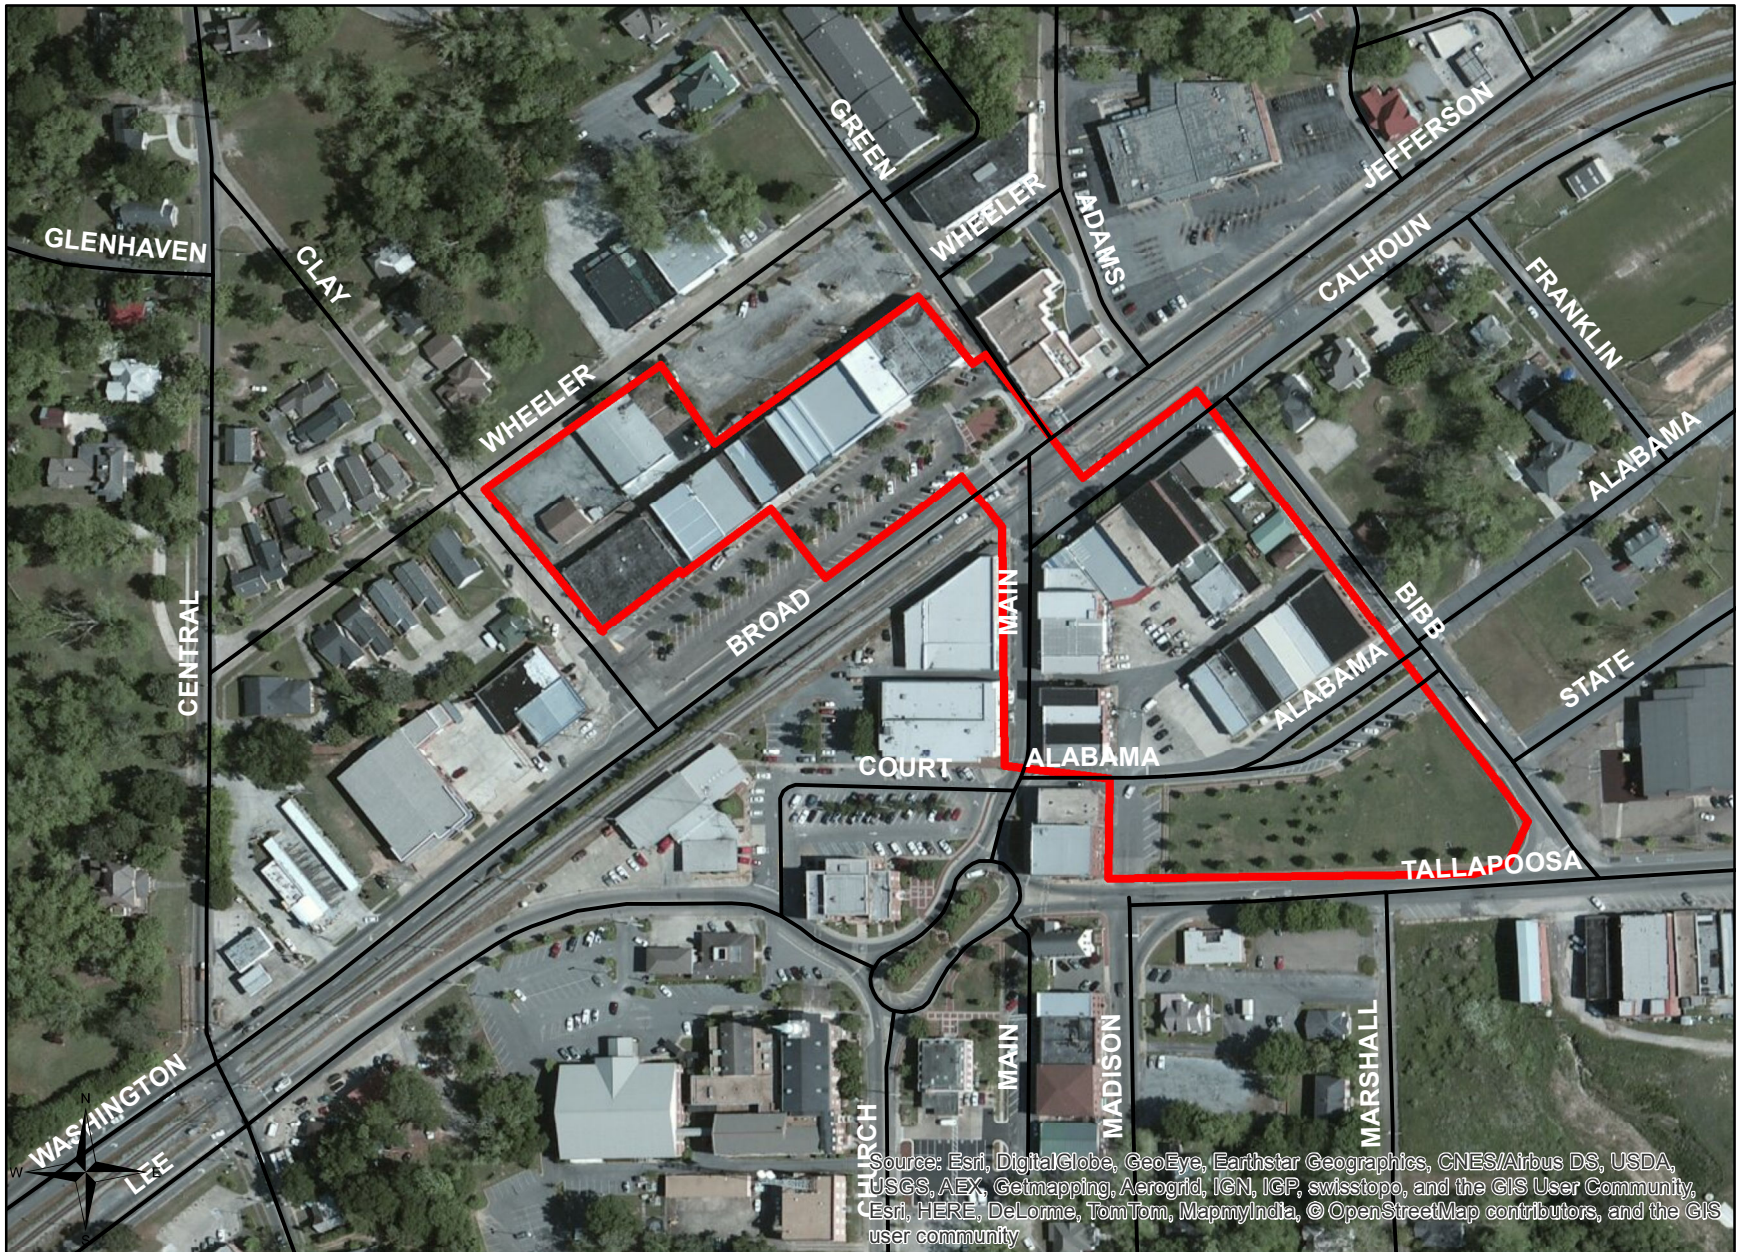

City of Alexander City- Entertainment District

The City of Alexander City, Alabama, does not guarantee this map to be free from errors or inaccuracies and disclaims any responsibility or liability for interpretations from maps or decisions based thereon. The information contained within this map is a general representation only and is not to be used without verification by a qualified independent professional.

Perimeter: 0.731945 Miles
Area: 0.014052 Square Miles