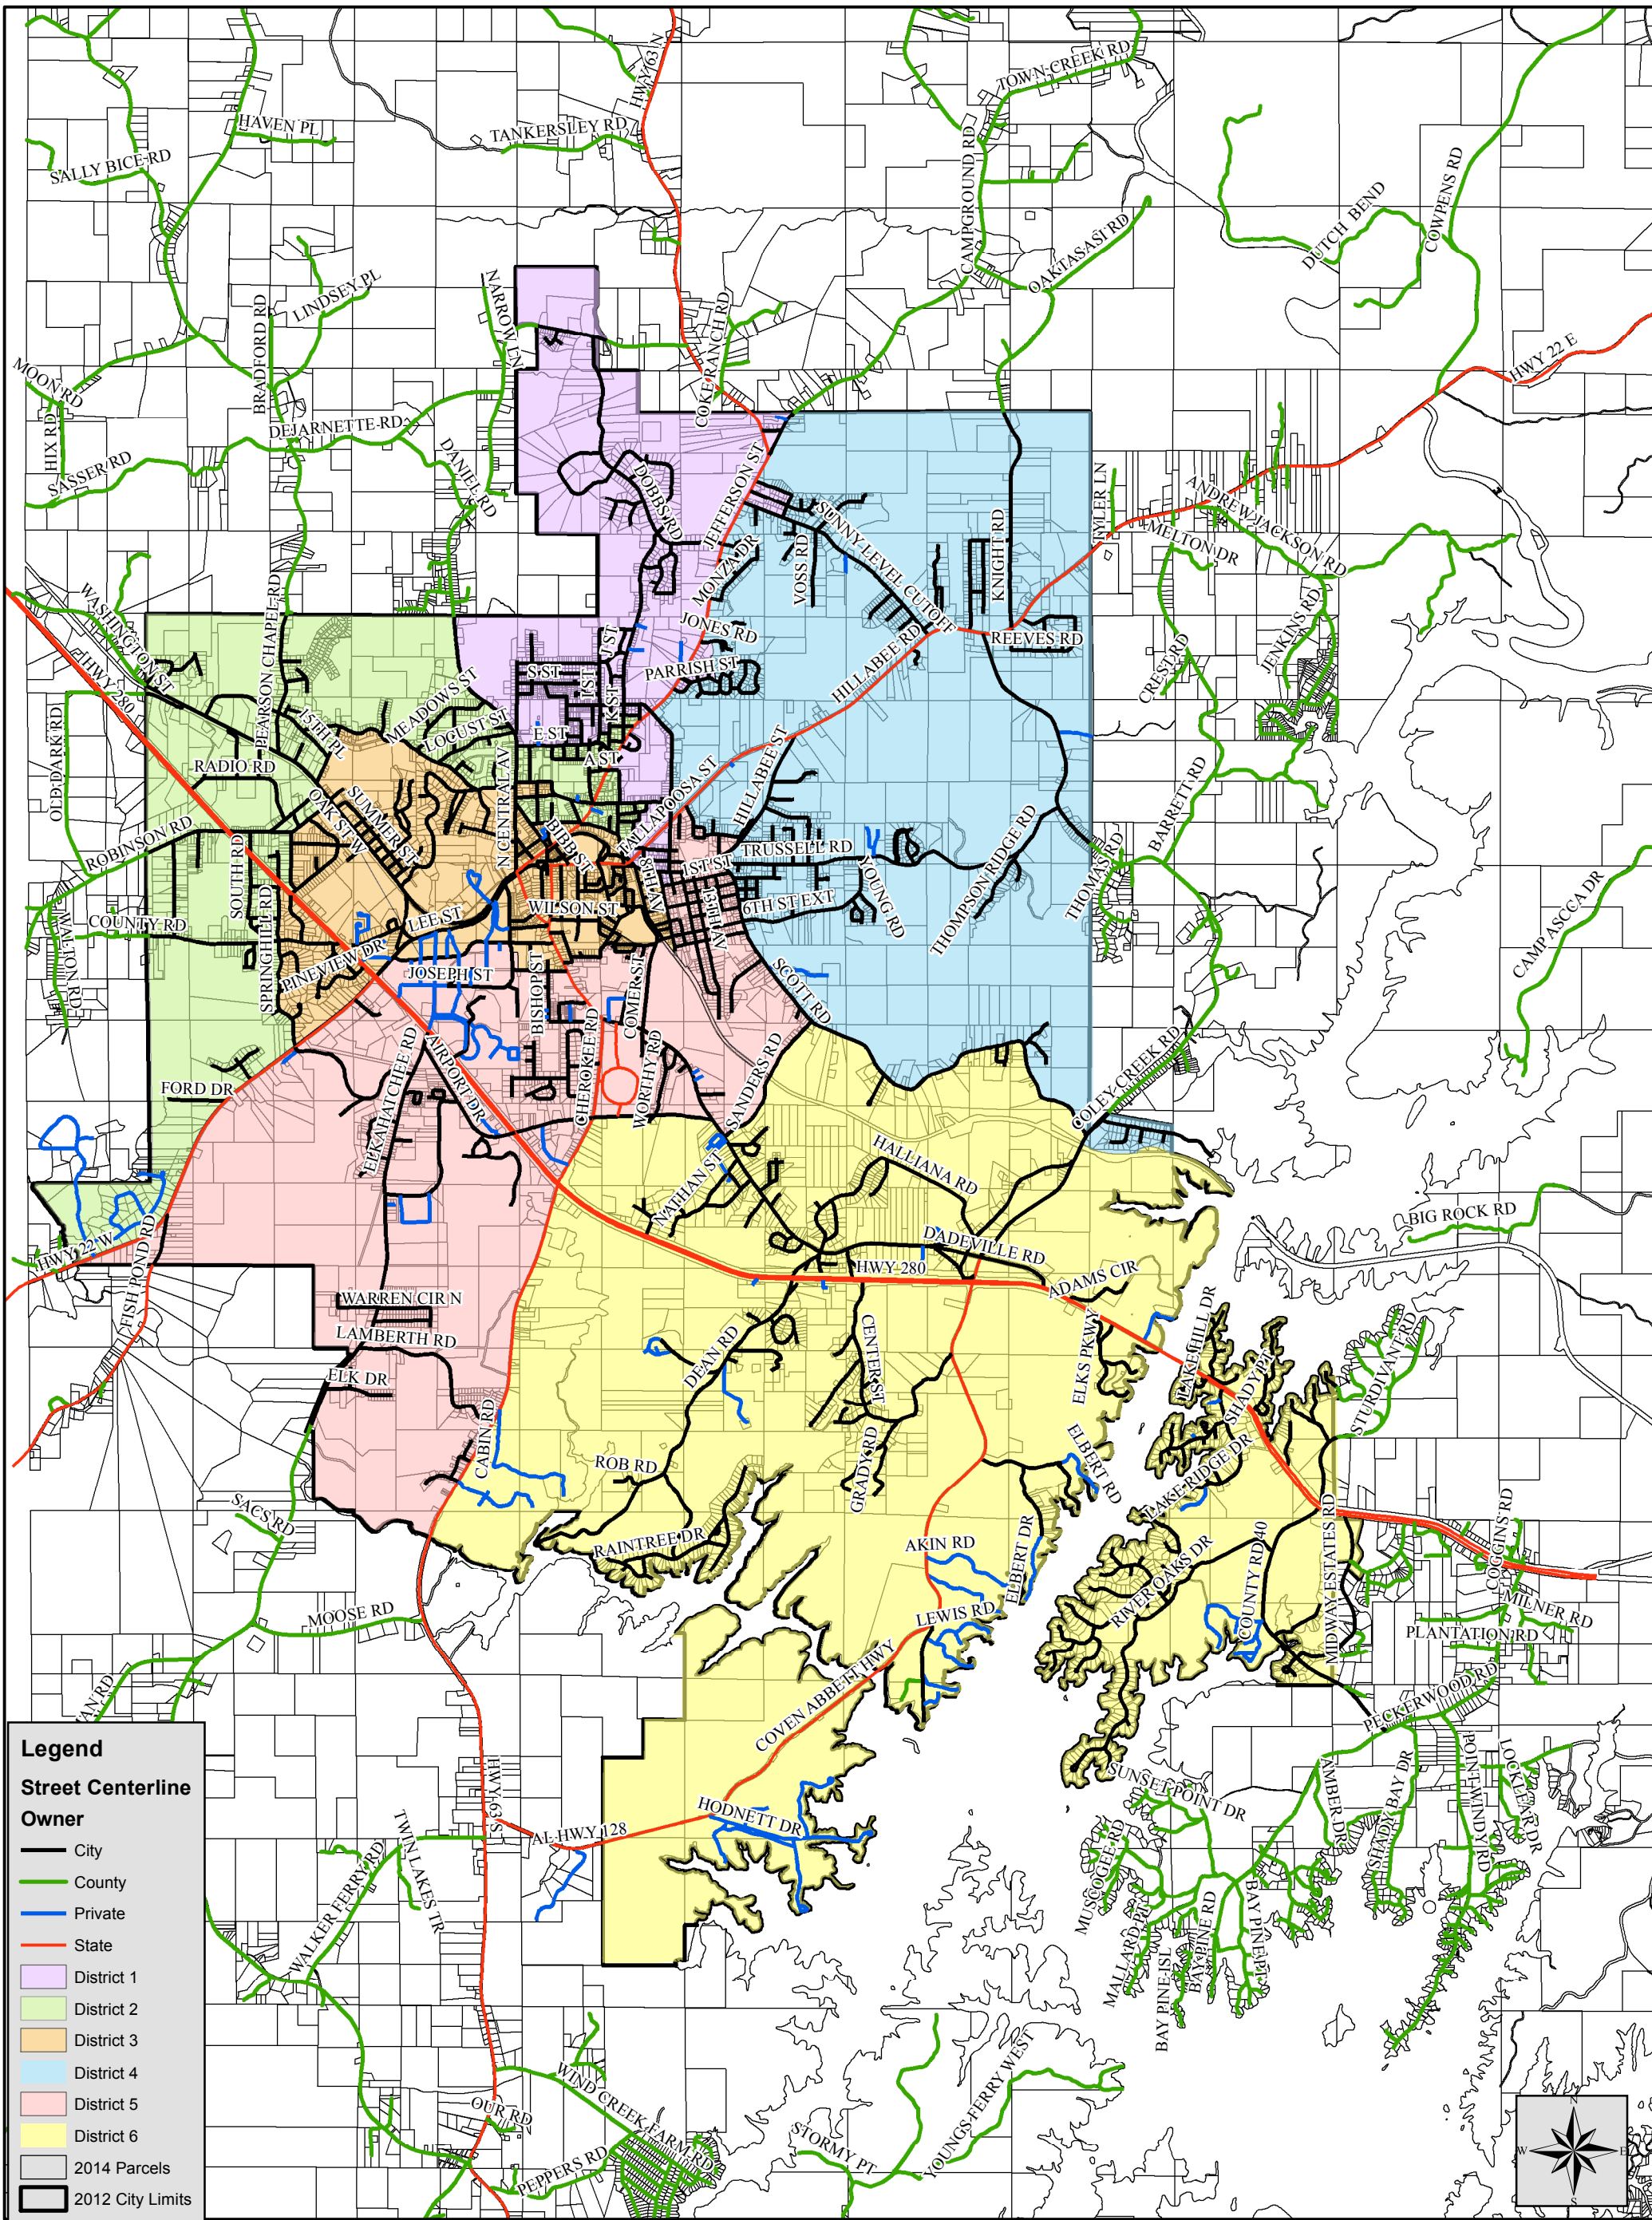

Alexander City Districts

Produced by Alexander City GIS Department
 Office: (256) 329-8426
 E-mail: melissa.moncrief@alexandercityal.gov

0 2,100 4,200 8,400 12,600 16,800 Feet
 1 inch = 4,966 feet

The City of Alexander City, Alabama, does not guarantee generated maps to be free from errors or inaccuracies and disclaims any responsibility or liability for interpretations from generated maps or decisions based thereon. The information contained on generated maps is a general representation only and is not to be used without verification by an independent professional qualified to verify such information.